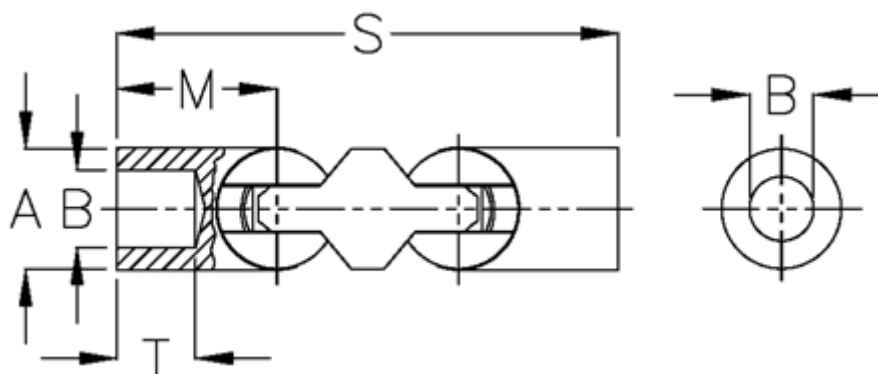

Data Sheet

Article number: 07880300

Description: Ball joint, double 0.880.300
0.880.300

Measures

A	= 80
B H7	= 50
M	= 115.0
s	= 322
T	= 58